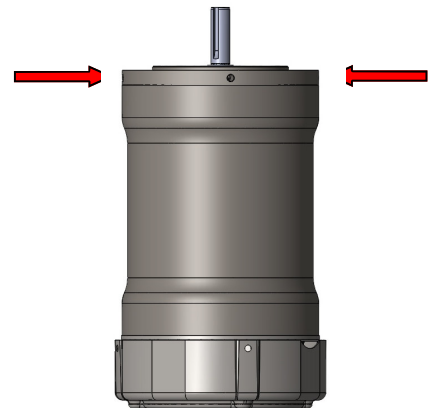

HydroDuty washdown motors are designed to be the most durable washdown motors made. For proper operation of your HydroDuty motor, please read the following installation and operating tips:

Installation Profiles:

Vertical Shaft Down

All drain plugs (x4) are installed.

Vertical Shaft Up

All drain plugs (x4) are removed.

Horizontal Shaft

Bottom drain plug(s) is removed depending on orientation.