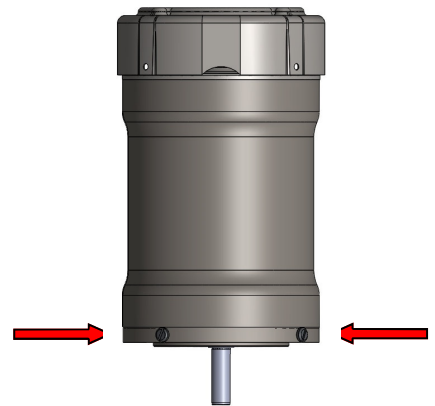

Vertical Shaft Down

All drain plugs (x4) are installed.

Vertical Shaft Up

All drain plugs (x4) are removed.

Horizontal Shaft

Bottom drain plug(s) is removed depending on orientation.