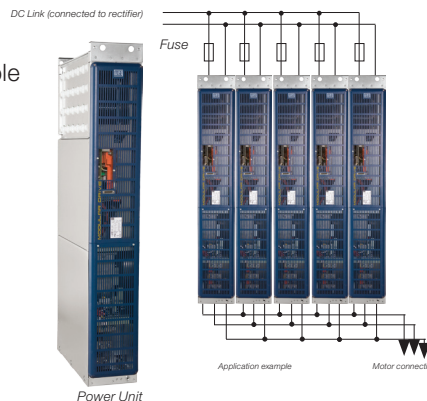

Optional Features:

- 12 and 18 pulse available
- NEMA 3R
- NEMA 4 or NEMA 4X - with air conditioning
- Temperature controllers for RTD sensors

Voltage	HP		AMPS		Product	Rectifier Pulses	Dimensions H x W x D
	ND	HD	ND	HD			
380-480V	500	450	600	515	CFW11M0600T4Z	6	104 x 55 x 34
	600	500	760	600	CFW11M0760T4Z	6	104 x 55 x 34
	700	600	865	700	CFW11M0865T4Z	6	104 x 55 x 34
	800	700	985	800	CFW11M0985T4Z	6	104 x 55 x 34
	1000	800	1140	979	CFW11M1140T4Z	6	104 x 55 x 34
	1500	1200	1710	1468	CFW11M1710T4Z	6	104 x 95 x 34
	2000	1600	2280	1957	CFW11M2280T4Z	6	104 x 110 x 34
500-600V	2500	2000	2850	2446	CFW11M2850T4Z	6	104 x 126 x 34
	500	400	470	380	CFW11M0470T5Z	6	104 x 55 x 34
	1000	800	893	722	CFW11M0893T5Z	6	104 x 55 x 34
	1500	1250	1340	1083	CFW11M1340T5Z	6	104 x 95 x 34
	2000	1600	1786	1444	CFW11M1786T5Z	6	104 x 110 x 34
660-690V	2500	2000	2232	1805	CFW11M2232T5Z	6	104 x 126 x 34
	500	400	427	340	CFW11M0427T6Z	6	104 x 55 x 34
	1000	800	811	646	CFW11M0811T6Z	6	104 x 55 x 34
	1500	1250	1217	969	CFW11M1217T6Z	6	104 x 95 x 34
	2000	1600	1622	1292	CFW11M1622T6Z	6	104 x 110 x 34
2500	2000	2028	1615	CFW11M2026T6Z	6	104 x 126 x 34	

Power Unit

Compact modular drive that can be configured to the applicable motor power ratings.

- Easy servicing
- Configurable up to 5 power units
- DC supplied by an input rectifier
- Compact book format (width much smaller than the depth)

NOTE: Fans are shipped separately

USACFW1109